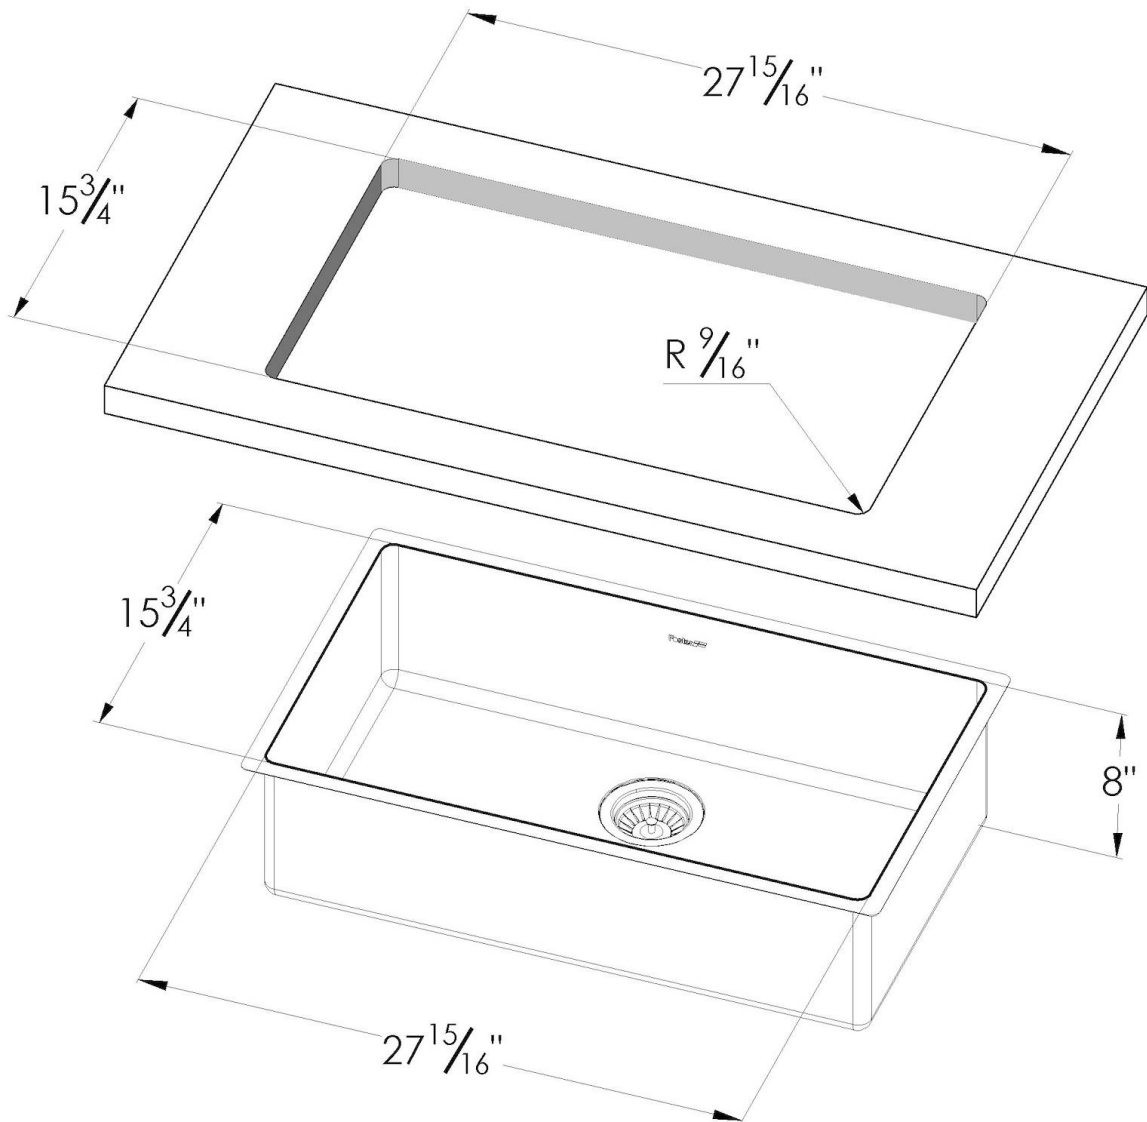

KE Sink Copper 30" x 17" – U/M

Kitchen Sinks

Code: 2157 868

PVD Copper
AISI 304 Stainless steel
Foster brushed
Undermount

DETAILS

Series	KE
Material	AISI 304 stainless steel
Texture	Foster brushed
Finish	PVD
Coloring	Copper
Edge/Installation Type	Undermount
Thickness	18 Gauge (1.2 mm)
Overall dimensions	29 1/2" x 17 5/16"

Bowl dimension 1 bowl 27 ¹⁵/₁₆" x 15 ³/₄"

Bowls depth 8"

Cut out 27 ¹⁵/₁₆" x 15 ³/₄"

Waste fitting type 3 ¹/₂" - with stainless steel basket

Underside Protected with heavy duty undercoating

Fixing system Undermount fixing kit (brass insert and clips)

Basket 3,5" waste fitting The drain is equipped with a large 3.5" drain, with the practical basket cap that prevents the discharge of solid parts.

High thickness 1.2 1.2 mm thick steel. A significant thickness, which guarantees the maximum sturdiness and durability.

Small radius Bowls with squared shapes with a modern design and an increased capacity, for a minimal aesthetics connected with an extreme practicality.

TECHNICAL DATA

GALLERY

OPTIONAL ACCESSORIES

Black grid
8100 653